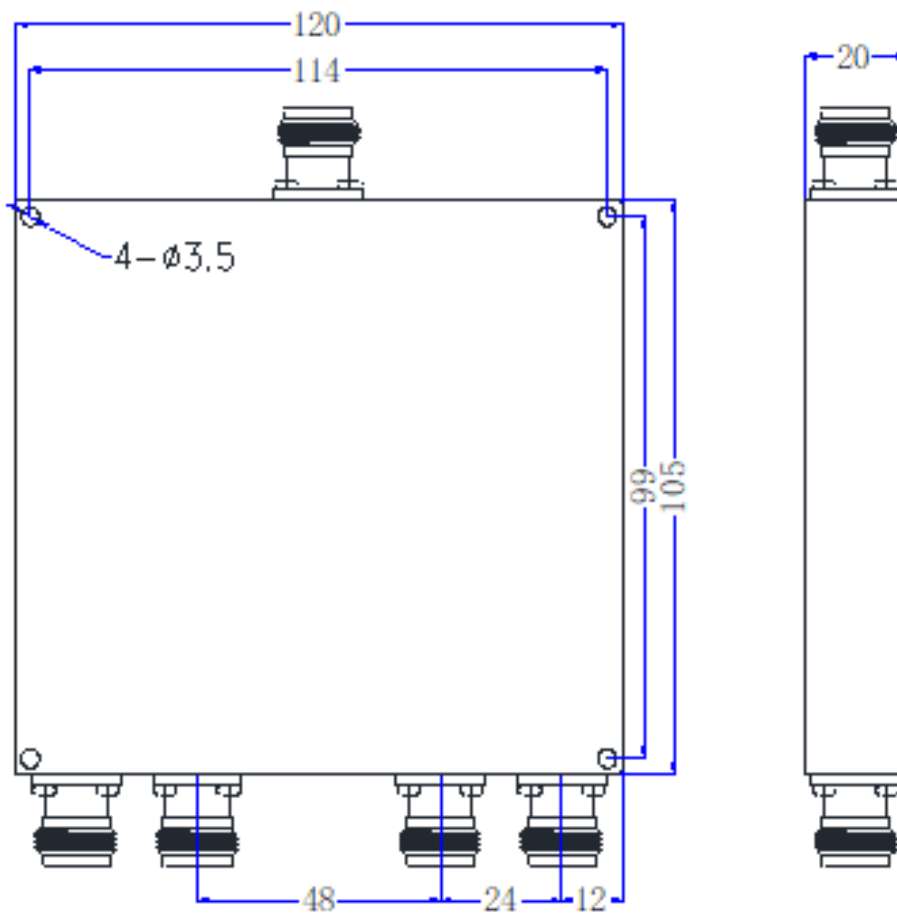

Dimension	L x W x H: 120mm x 105mm x 20mm
Connectors	N-Female
Finish	Grey painting
Notes	Material shall be RoHS 6/6

Figure 1 JX-PD4-134M3700M-20NF front panel layout

JING XIN MICROWAVE TECHNOLOGY CO.,LTD